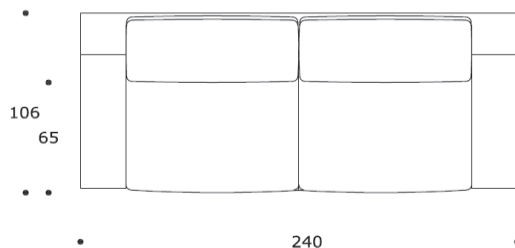

MISTER P 240 REDUCED | DVMISTER07

DIVANO | SOFA

volume / volume 2,475 m³
colli / boxes 1

DESCRIZIONE / DESCRIPTION

CODICE / CODE

divano imbottito fisso a densità differenziate, cuscini di seduta e schienale in piuma sfoderabili
fix padded sofa with differentiated polyurethane foam densities, back and seat down filling cushions with removable covers