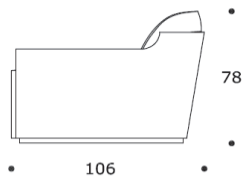

MISTER P 240 REDUCED | DVMISTER07

DIVANO | SOFA

volume / volume 2,475 m³
colli / boxes 1

DESCRIZIONE / DESCRIPTION

CODICE / CODE

divano imbottito fisso a densità differenziate, cuscini di seduta e schienale in piuma sfoderabili
fix padded sofa with differentiated polyurethane foam densities, back and seat down filling cushions with removable covers