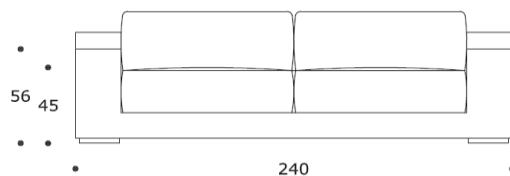

MISTER P 240 REDUCED | DVMISTER07

DIVANO | SOFA

volume / volume 2,475 m³
colli / boxes 1

DESCRIZIONE / DESCRIPTION

CODICE / CODE

divano imbottito fisso a densità differenziate, cuscini di seduta e schienale in piuma sfoderabili
fix padded sofa with differentiated polyurethane foam densities, back and seat down filling cushions with removable covers